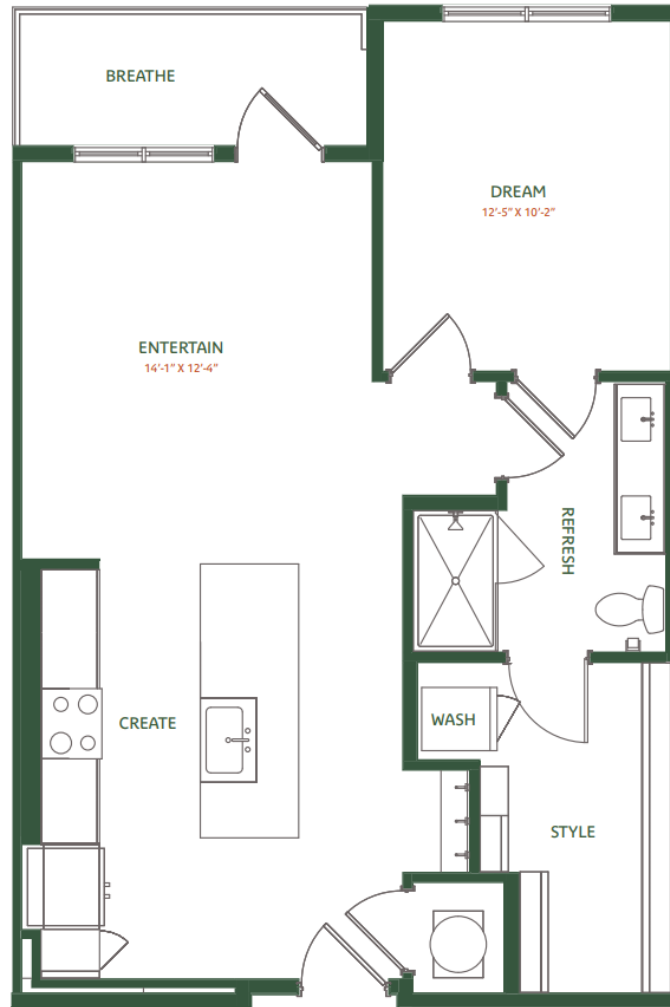

# A1

1 BED / 1 BATH

# 779

SQ. FT.

	2250 Oak Road   Snellville, GA 30078
	<a href="http://www.thetomlin.com">www.thetomlin.com</a>

*Floorplans are artist's rendering. All dimensions are approximate. Actual product and specifications may vary in dimension or detail. Not all features are available in every apartment. Prices and availability are subject to change. Please see a representative for details.*