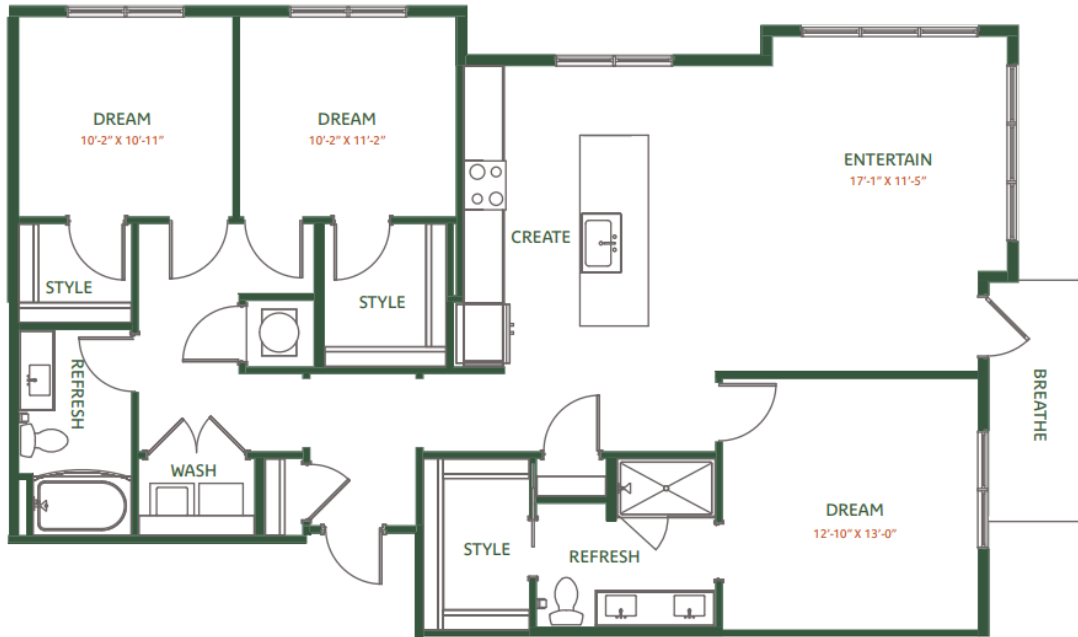

C1

3 BED / 2 BATH

1499

SQ. FT.

	2250 Oak Road Snellville, GA 30078
	www.thetomlin.com

Floorplans are artist's rendering. All dimensions are approximate. Actual product and specifications may vary in dimension or detail. Not all features are available in every apartment. Prices and availability are subject to change. Please see a representative for details.