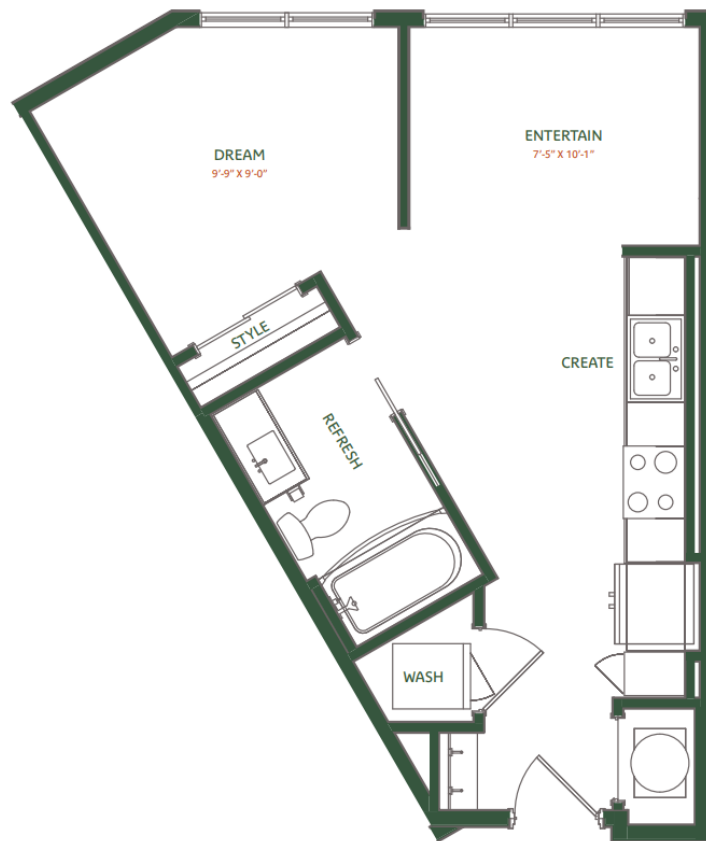

S1

STUDIO | 1 BATH

486

SQ. FT.

	2250 Oak Road Snellville, GA 30078
	thetomlin.com

Floor plans are artist's rendering. All dimensions are approximate. Actual product and specifications may vary in dimension or detail. Not all features are available in every apartment. Prices and availability are subject to change. Please see a representative for details.