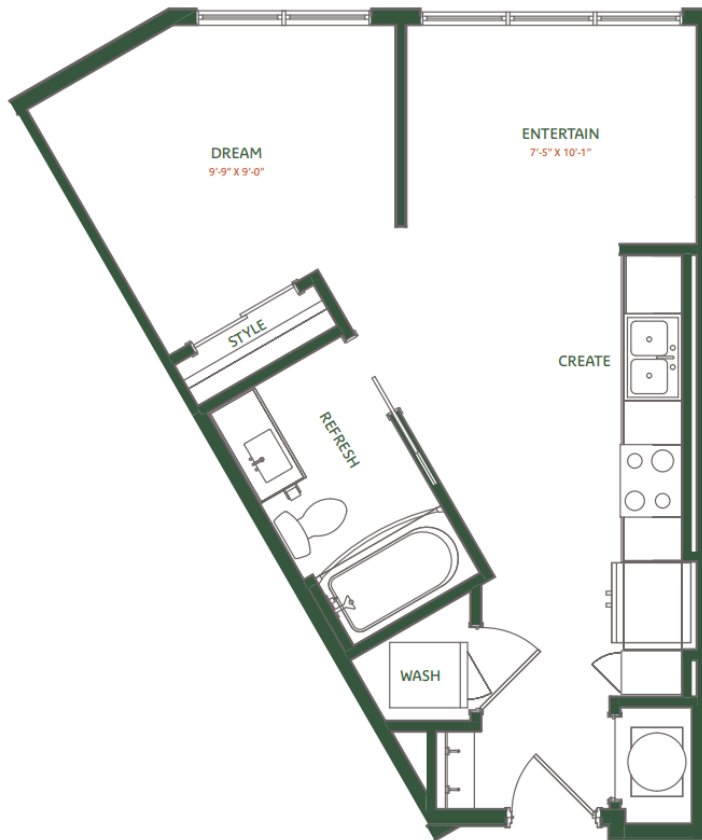

S1

STUDIO | 1 BATH

486

SQ. FT.

	2250 Oak Road Snellville, GA 30078
	thetomlin.com

Floor plans are artist's rendering. All dimensions are approximate. Actual product and specifications may vary in dimension or detail. Not all features are available in every apartment. Prices and availability are subject to change. Please see a representative for details.