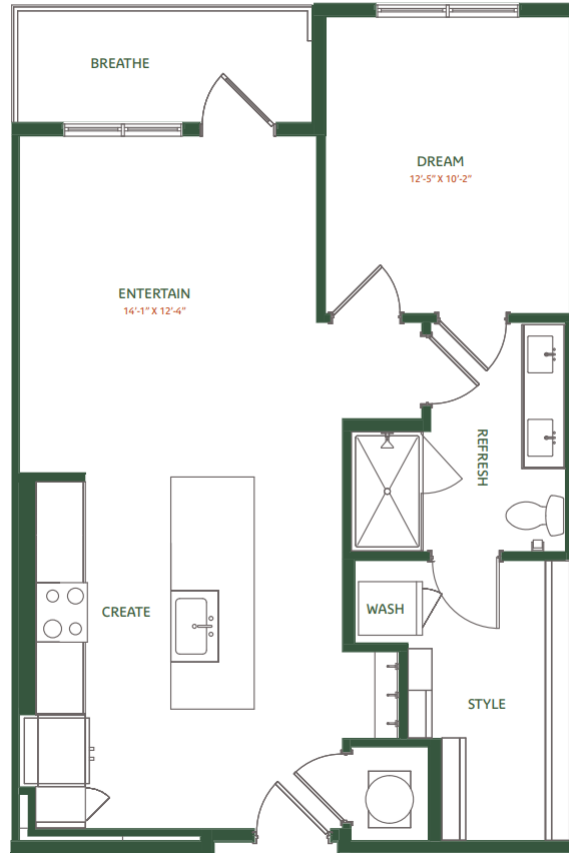

A1

1 BED | 1 BATH

779

SQ. FT.

	2250 Oak Road Snellville, GA 30078
	thetomlin.com

Floor plans are artist's rendering. All dimensions are approximate. Actual product and specifications may vary in dimension or detail. Not all features are available in every apartment. Prices and availability are subject to change. Please see a representative for details.