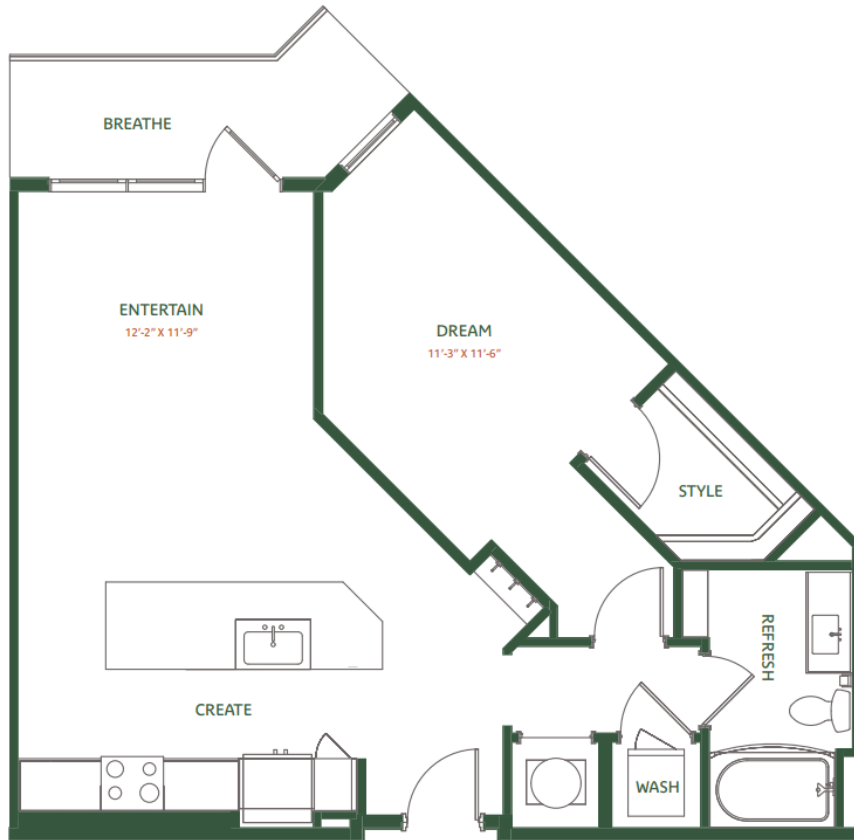

A2

1 BED | 1 BATH

807

SQ. FT.

	2250 Oak Road Snellville, GA 30078
	thetomlin.com

Floor plans are artist's rendering. All dimensions are approximate. Actual product and specifications may vary in dimension or detail. Not all features are available in every apartment. Prices and availability are subject to change. Please see a representative for details.