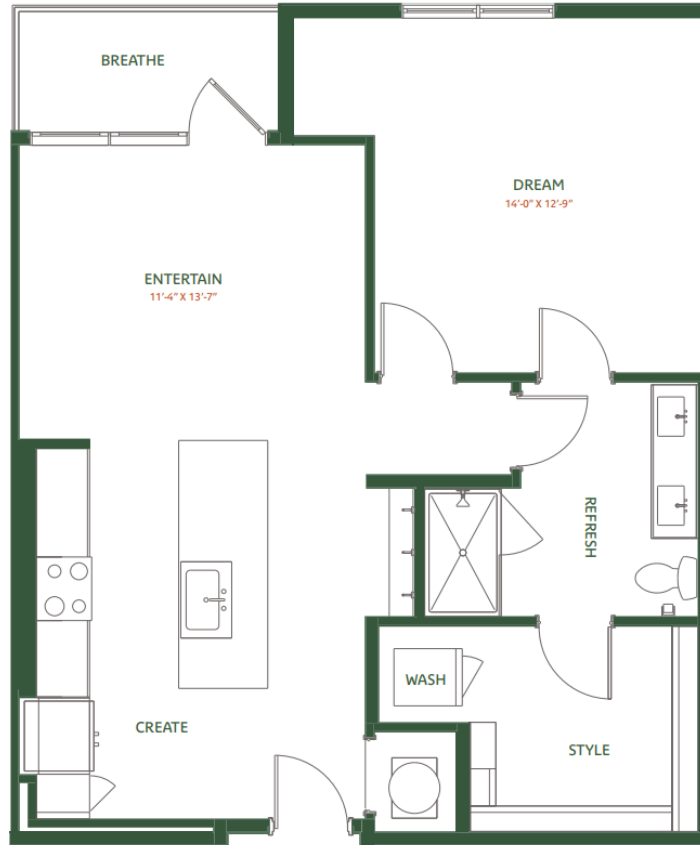

# A3

1 BED | 1 BATH

# 852

SQ. FT.

	2250 Oak Road   Snellville, GA 30078
	<a href="http://thetomlin.com">thetomlin.com</a>

*Floor plans are artist's rendering. All dimensions are approximate. Actual product and specifications may vary in dimension or detail. Not all features are available in every apartment. Prices and availability are subject to change. Please see a representative for details.*