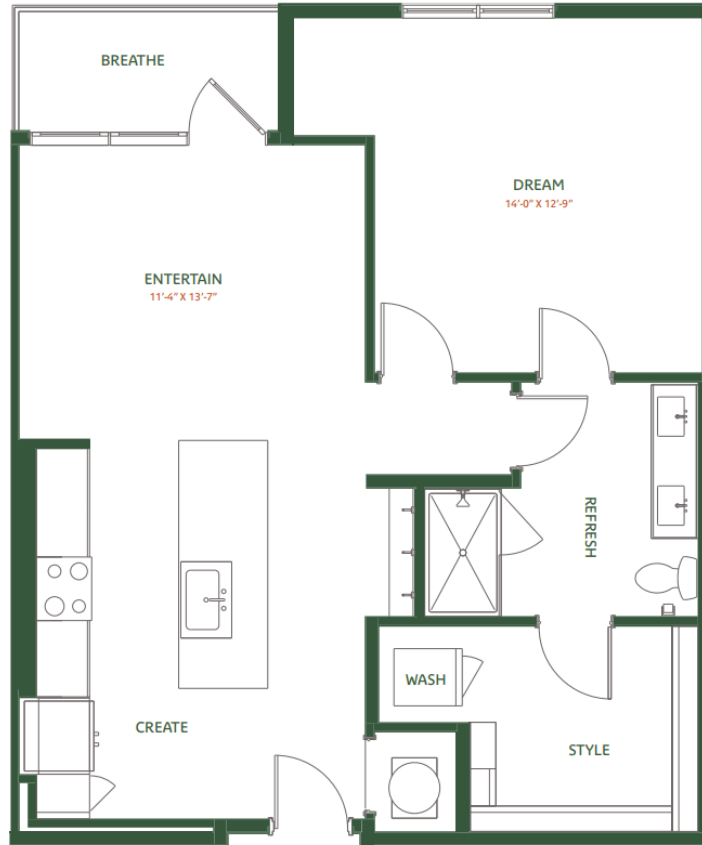

A3

1 BED | 1 BATH

852

SQ. FT.

	2250 Oak Road Snellville, GA 30078
	thetomlin.com

Floor plans are artist's rendering. All dimensions are approximate. Actual product and specifications may vary in dimension or detail. Not all features are available in every apartment. Prices and availability are subject to change. Please see a representative for details.