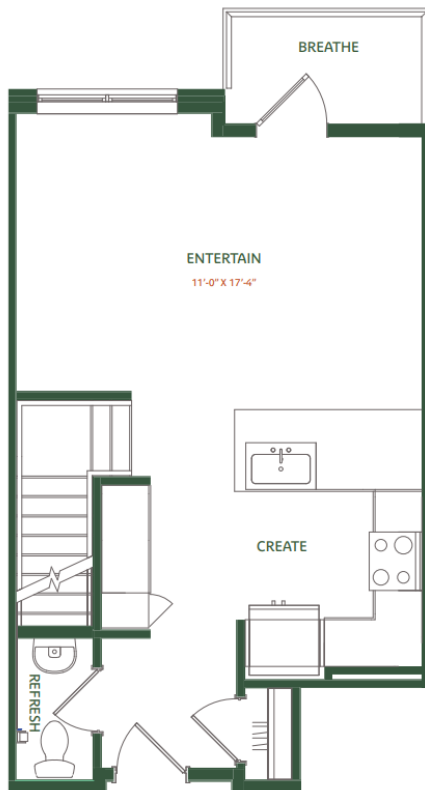

TH-A1

1 BED | 1.5 BATH

1036

SQ. FT.

 THE TOMLIN	2250 Oak Road Snellville, GA 30078
	thetomlin.com

Floor plans are artist's rendering. All dimensions are approximate. Actual product and specifications may vary in dimension or detail. Not all features are available in every apartment. Prices and availability are subject to change. Please see a representative for details.