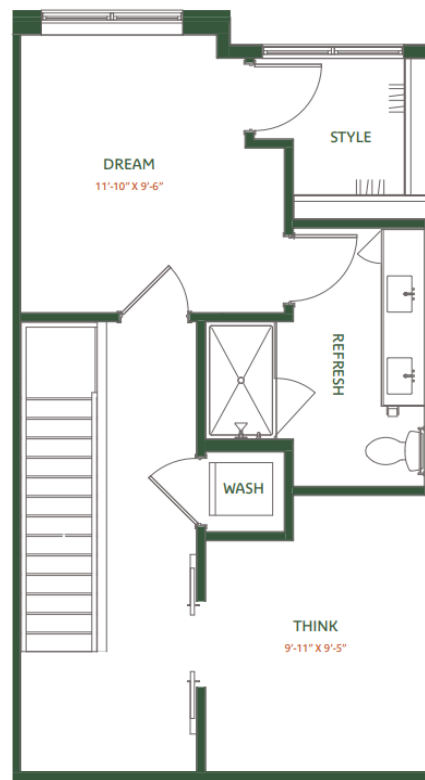

TH-A1

1 BED | 1.5 BATH

1036

SQ. FT.

 THE TOMLIN	2250 Oak Road Snellville, GA 30078
	thetomlin.com

Floor plans are artist's rendering. All dimensions are approximate. Actual product and specifications may vary in dimension or detail. Not all features are available in every apartment. Prices and availability are subject to change. Please see a representative for details.