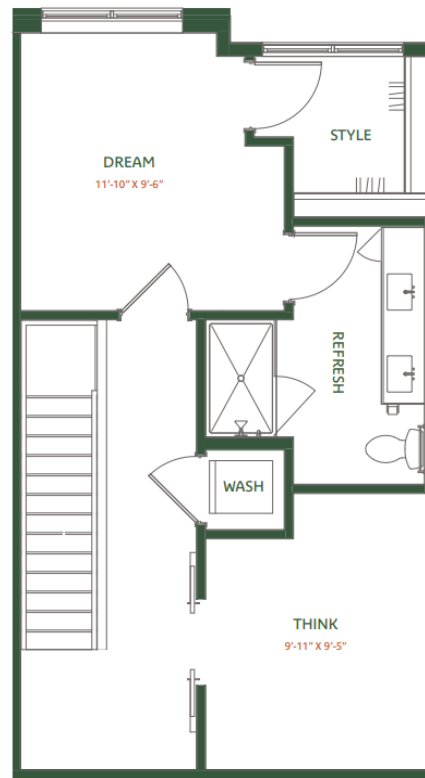

TH-A1

1 BED | 1.5 BATH

1036

SQ. FT.

 THE TOMLIN	2250 Oak Road Snellville, GA 30078
	thetomlin.com

Floor plans are artist's rendering. All dimensions are approximate. Actual product and specifications may vary in dimension or detail. Not all features are available in every apartment. Prices and availability are subject to change. Please see a representative for details.