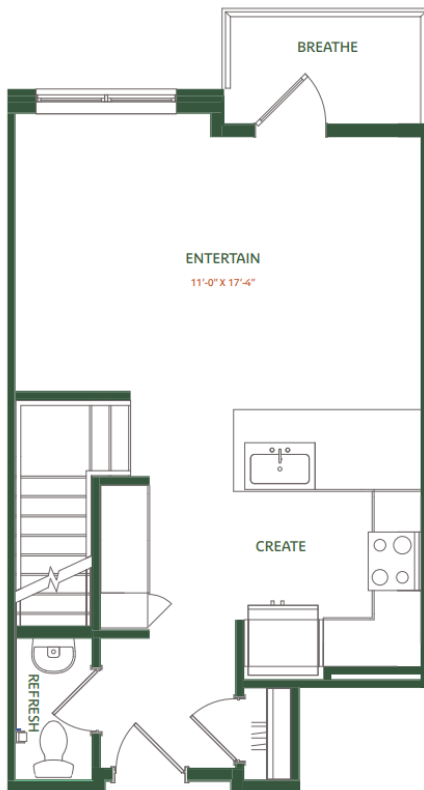

TH-A1

1 BED | 1.5 BATH

1036

SQ. FT.

 THE TOMLIN	2250 Oak Road Snellville, GA 30078
	thetomlin.com

Floor plans are artist's rendering. All dimensions are approximate. Actual product and specifications may vary in dimension or detail. Not all features are available in every apartment. Prices and availability are subject to change. Please see a representative for details.