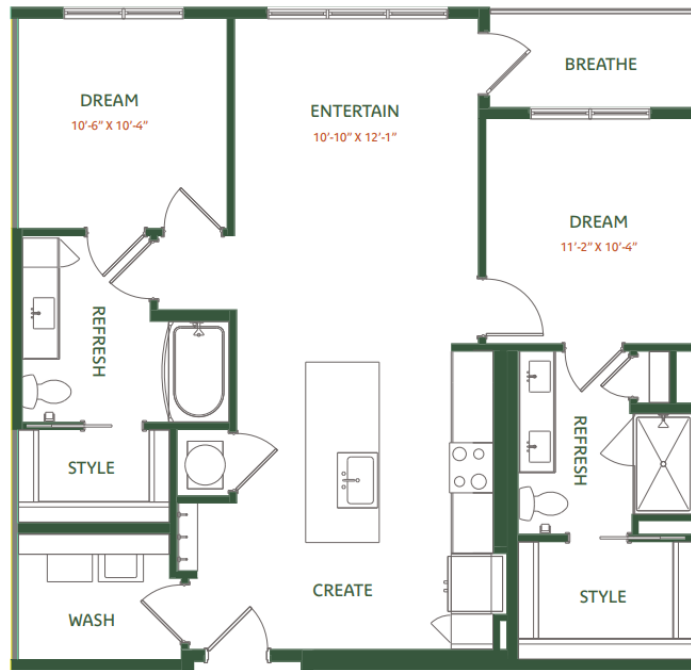

B4

2 BED | 2 BATH

1077

SQ. FT.

	2250 Oak Road Snellville, GA 30078
	thetomlin.com

Floor plans are artist's rendering. All dimensions are approximate. Actual product and specifications may vary in dimension or detail. Not all features are available in every apartment. Prices and availability are subject to change. Please see a representative for details.