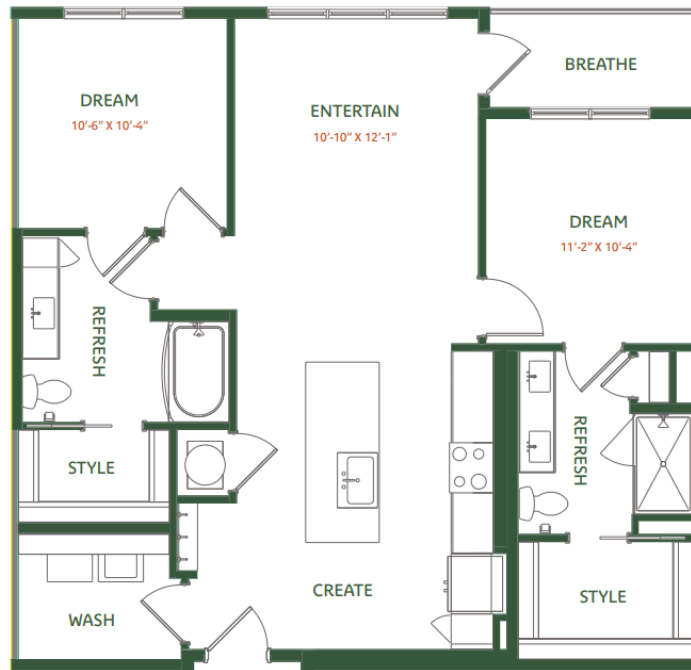

# B4

2 BED | 2 BATH

# 1077

SQ. FT.

|   |  |
|---|--|
|  | 2250 Oak Road   Snellville, GA 30078             |
|   | <a href="http://thetomlin.com">thetomlin.com</a> |

*Floor plans are artist's rendering. All dimensions are approximate. Actual product and specifications may vary in dimension or detail. Not all features are available in every apartment. Prices and availability are subject to change. Please see a representative for details.*