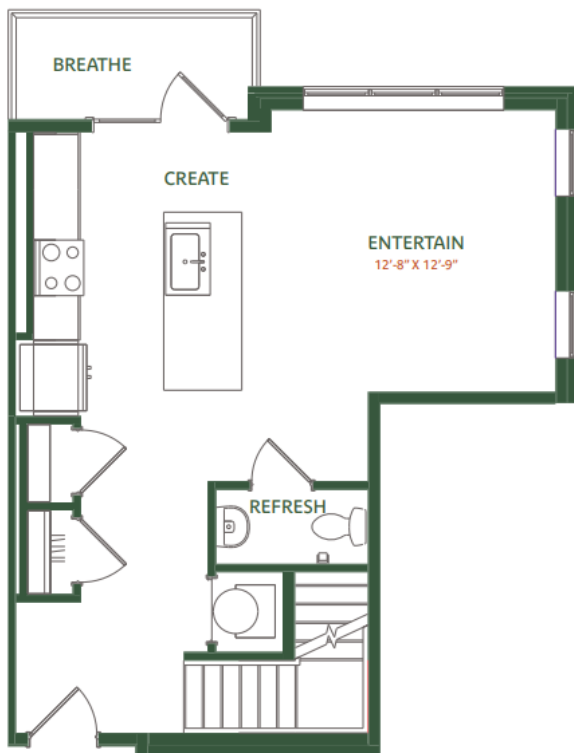

TH-B2

2 BED | 2.5 BATH

1356

SQ. FT.

	2250 Oak Road Snellville, GA 30078
	thetomlin.com

Floor plans are artist's rendering. All dimensions are approximate. Actual product and specifications may vary in dimension or detail. Not all features are available in every apartment. Prices and availability are subject to change. Please see a representative for details.