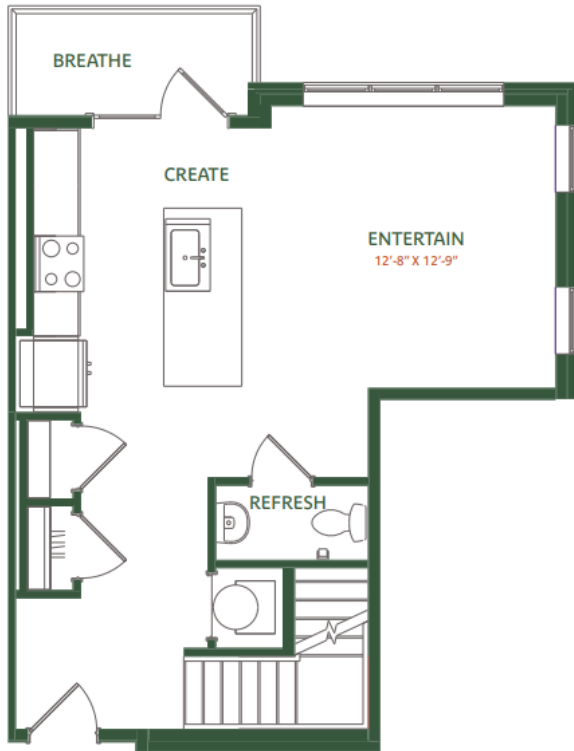

TH-B2

2 BED | 2.5 BATH

1356

SQ. FT.

	2250 Oak Road Snellville, GA 30078
	thetomlin.com

Floor plans are artist's rendering. All dimensions are approximate. Actual product and specifications may vary in dimension or detail. Not all features are available in every apartment. Prices and availability are subject to change. Please see a representative for details.