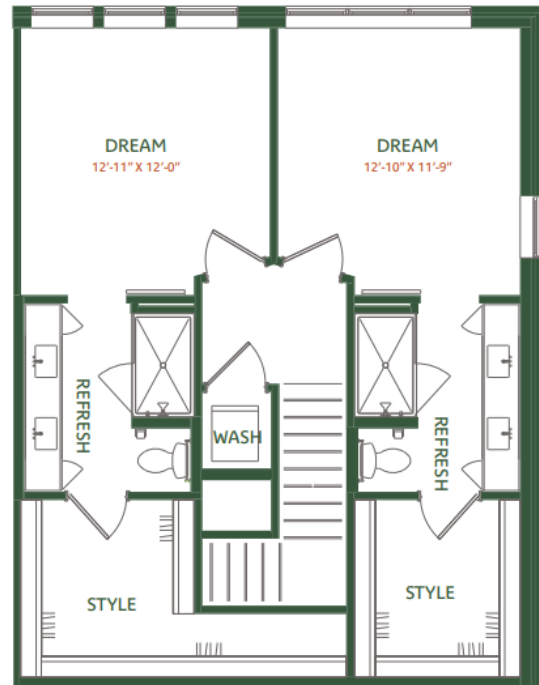

TH-B2

2 BED | 2.5 BATH

1356

SQ. FT.

	2250 Oak Road Snellville, GA 30078
	thetomlin.com

Floor plans are artist's rendering. All dimensions are approximate. Actual product and specifications may vary in dimension or detail. Not all features are available in every apartment. Prices and availability are subject to change. Please see a representative for details.