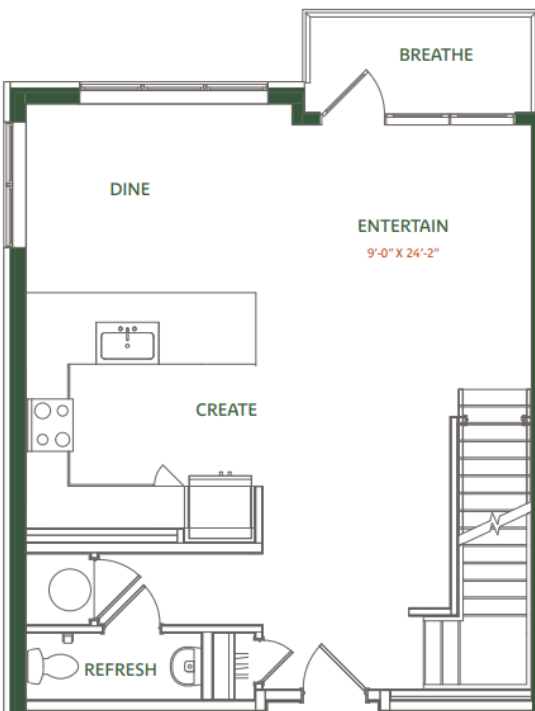

TH-B1

2 BED | 2.5 BATH

1493

SQ. FT.

	2250 Oak Road Snellville, GA 30078
	thetomlin.com

Floor plans are artist's rendering. All dimensions are approximate. Actual product and specifications may vary in dimension or detail. Not all features are available in every apartment. Prices and availability are subject to change. Please see a representative for details.