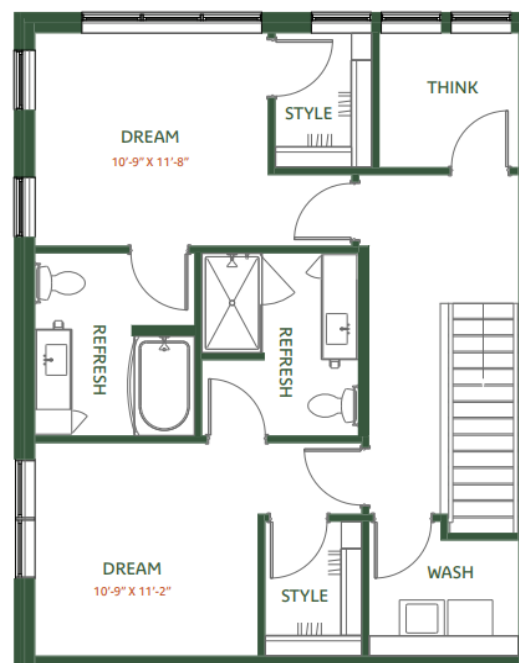

TH-B1

2 BED | 2.5 BATH

1493

SQ. FT.

	2250 Oak Road Snellville, GA 30078
	thetomlin.com

Floor plans are artist's rendering. All dimensions are approximate. Actual product and specifications may vary in dimension or detail. Not all features are available in every apartment. Prices and availability are subject to change. Please see a representative for details.