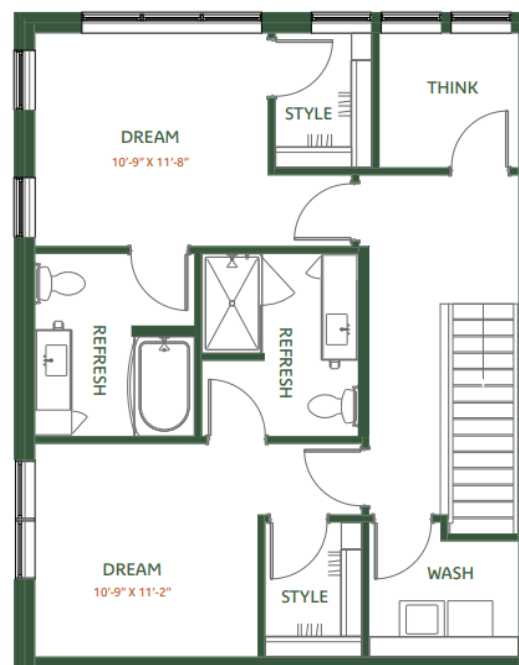

TH-B1

2 BED | 2.5 BATH

1493

SQ. FT.

	2250 Oak Road Snellville, GA 30078
	thetomlin.com

Floor plans are artist's rendering. All dimensions are approximate. Actual product and specifications may vary in dimension or detail. Not all features are available in every apartment. Prices and availability are subject to change. Please see a representative for details.