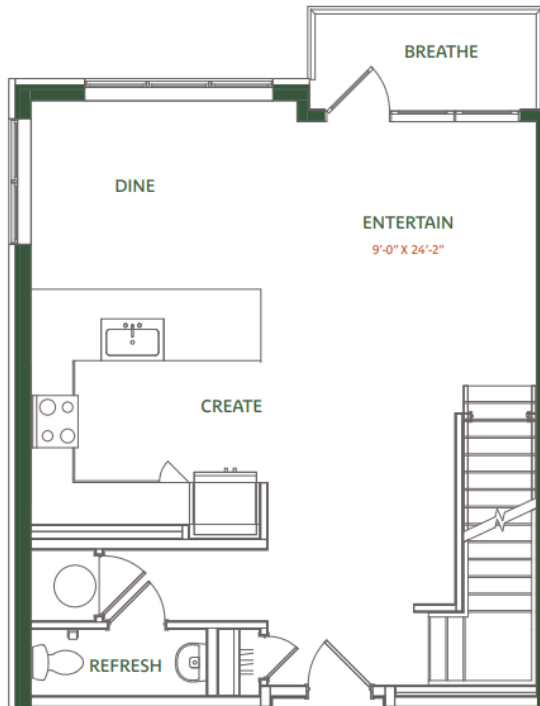

TH-B1

2 BED | 2.5 BATH

1493

SQ. FT.

	2250 Oak Road Snellville, GA 30078
	thetomlin.com

Floor plans are artist's rendering. All dimensions are approximate. Actual product and specifications may vary in dimension or detail. Not all features are available in every apartment. Prices and availability are subject to change. Please see a representative for details.