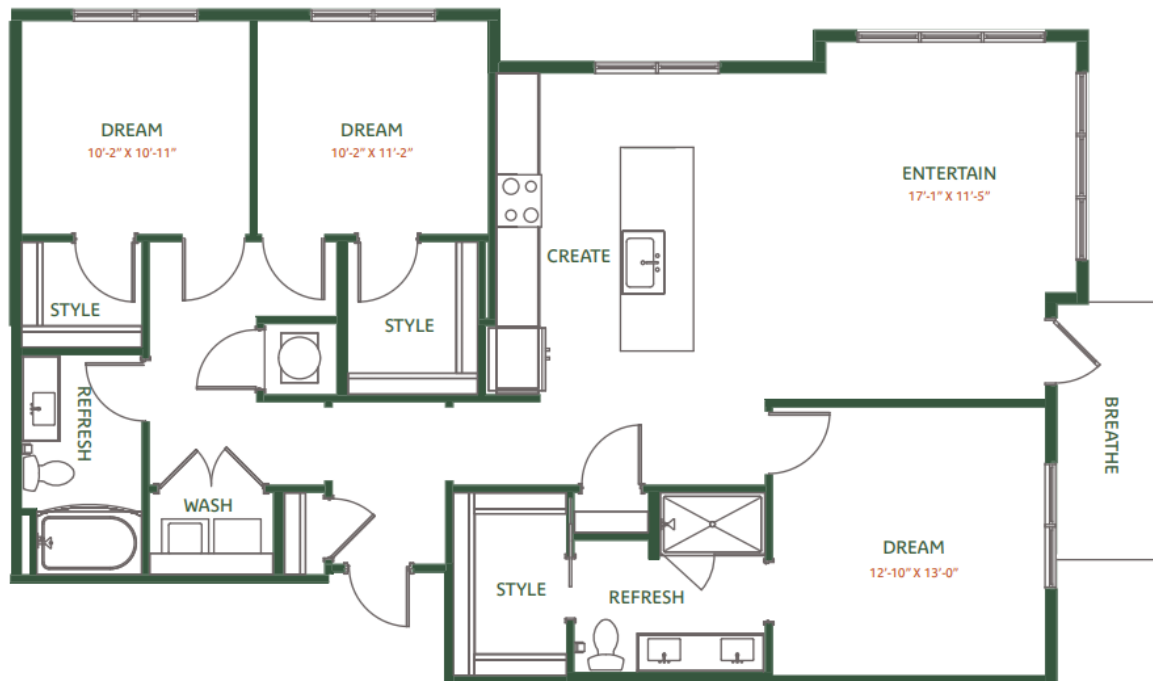

# C1

3 BED | 2 BATH

# 1449

SQ. FT.

 THE TOMLIN	2250 Oak Road   Snellville, GA 30078
	<a href="http://thetomlin.com">thetomlin.com</a>

Floor plans are artist's rendering. All dimensions are approximate. Actual product and specifications may vary in dimension or detail. Not all features are available in every apartment. Prices and availability are subject to change. Please see a representative for details.