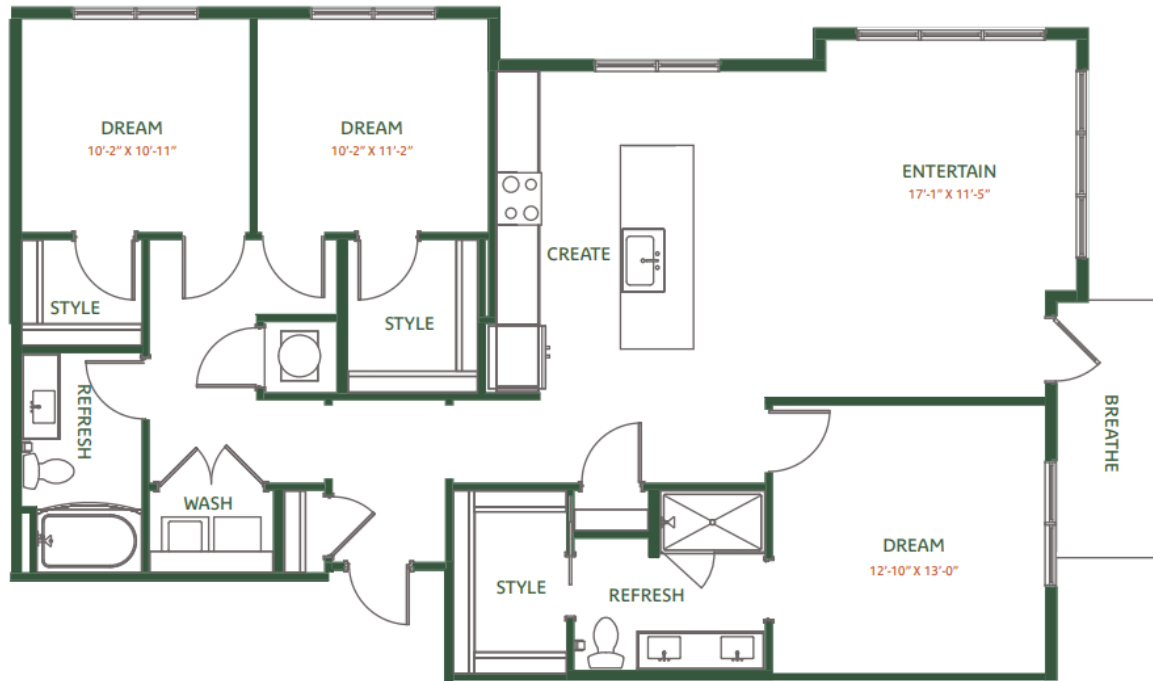

C1

3 BED | 2 BATH

1449

SQ. FT.

 THE TOMLIN	2250 Oak Road Snellville, GA 30078
	thetomlin.com

Floor plans are artist's rendering. All dimensions are approximate. Actual product and specifications may vary in dimension or detail. Not all features are available in every apartment. Prices and availability are subject to change. Please see a representative for details.