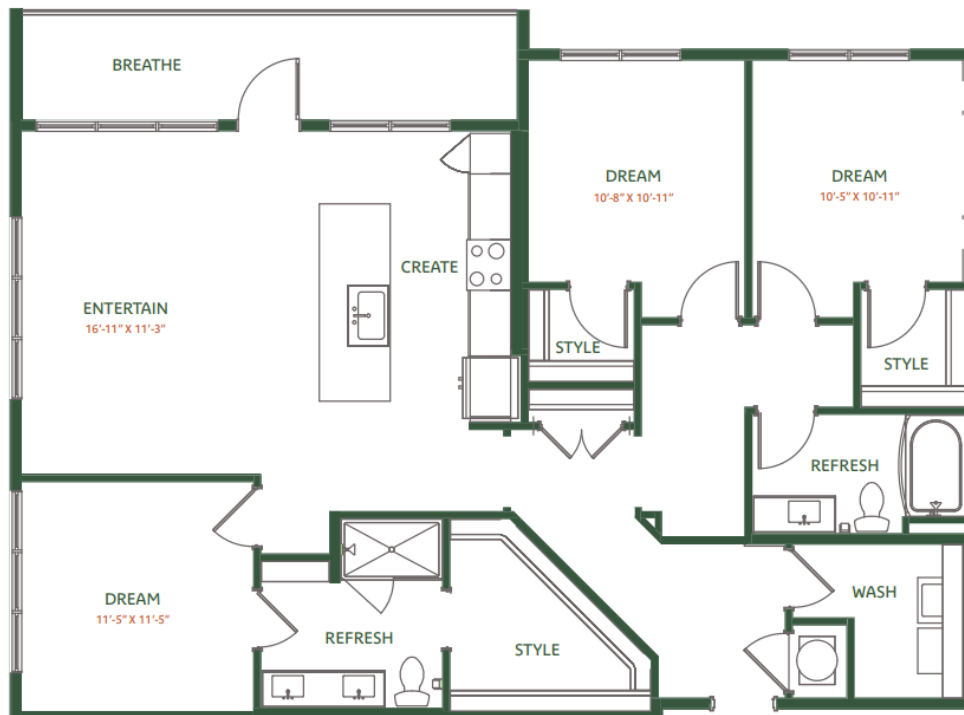

C2

3 BED | 2 BATH

1472

SQ. FT.

| | |
|---|--|
|  | 2250 Oak Road Snellville, GA 30078 |
| | thetomlin.com |

Floor plans are artist's rendering. All dimensions are approximate. Actual product and specifications may vary in dimension or detail. Not all features are available in every apartment. Prices and availability are subject to change. Please see a representative for details.