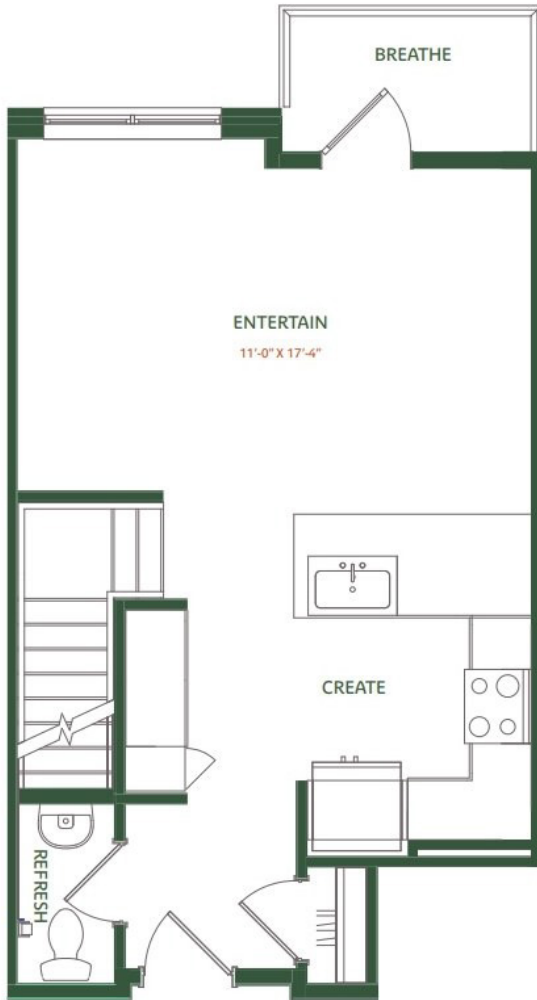

TH-A1

1 BED / 1.5 BATH

1036

SQ. FT.

	2250 Oak Road Snellville, GA 30078
	www.thetomlin.com

Floorplans are artist's rendering. All dimensions are approximate. Actual product and specifications may vary in dimension or detail. Not all features are available in every apartment. Prices and availability are subject to change. Please see a representative for details.