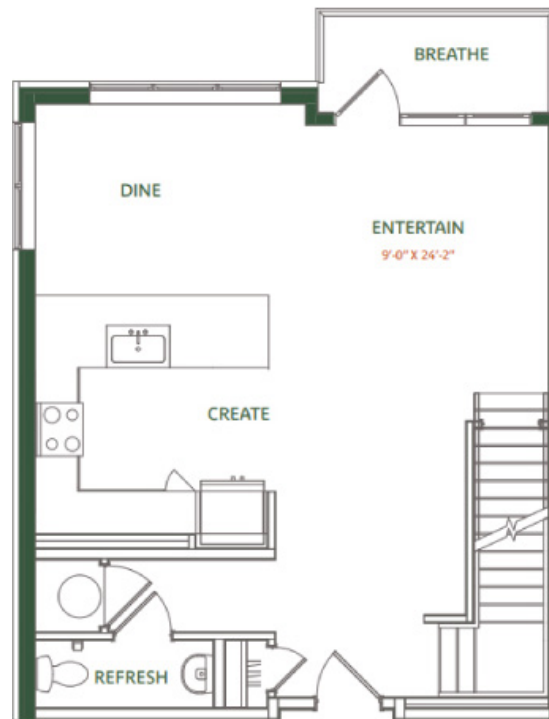

TH-B1

2 BED / 2.5 BATH

1493

SQ. FT.

	2250 Oak Road Snellville, GA 30078
	www.thetomlin.com

Floorplans are artist's rendering. All dimensions are approximate. Actual product and specifications may vary in dimension or detail. Not all features are available in every apartment. Prices and availability are subject to change. Please see a representative for details.