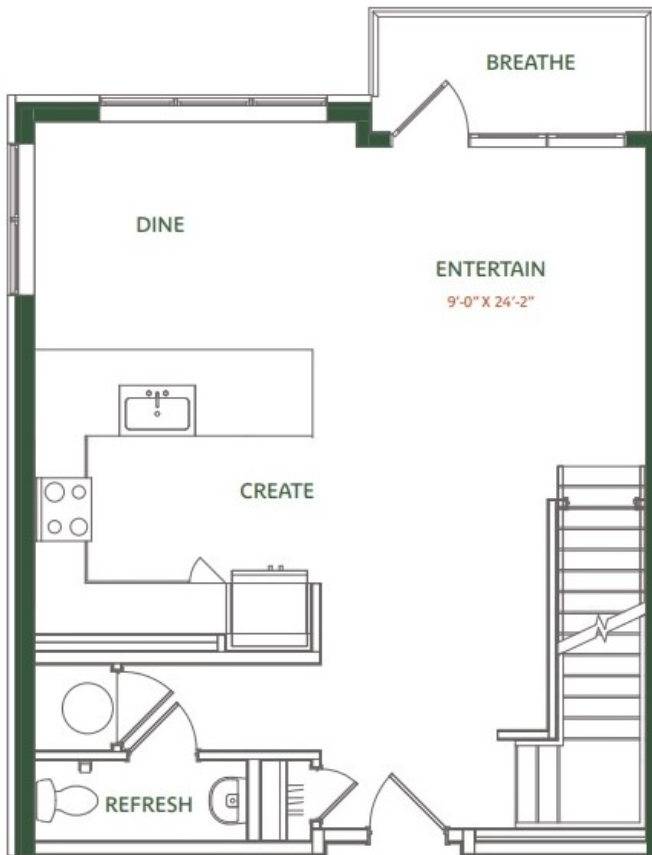

TH-B1

2 BED / 2.5 BATH

1493

SQ. FT.

	2250 Oak Road Snellville, GA 30078
	www.thetomlin.com

Floorplans are artist's rendering. All dimensions are approximate. Actual product and specifications may vary in dimension or detail. Not all features are available in every apartment. Prices and availability are subject to change. Please see a representative for details.