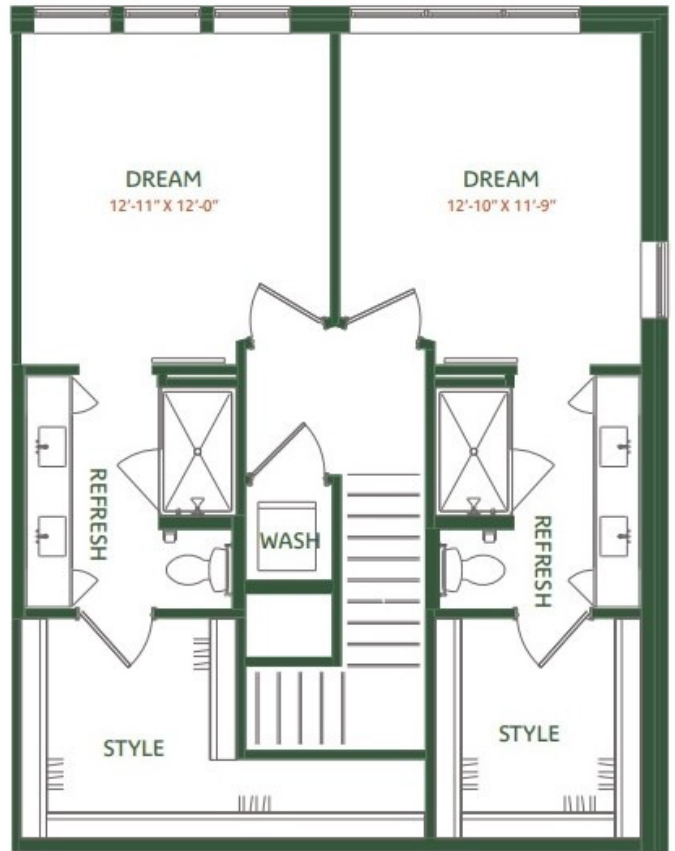

TH-B2

2 BED / 2.5 BATH

1356

SQ. FT.

	2250 Oak Road Snellville, GA 30078
	www.thetomlin.com

Floorplans are artist's rendering. All dimensions are approximate. Actual product and specifications may vary in dimension or detail. Not all features are available in every apartment. Prices and availability are subject to change. Please see a representative for details.